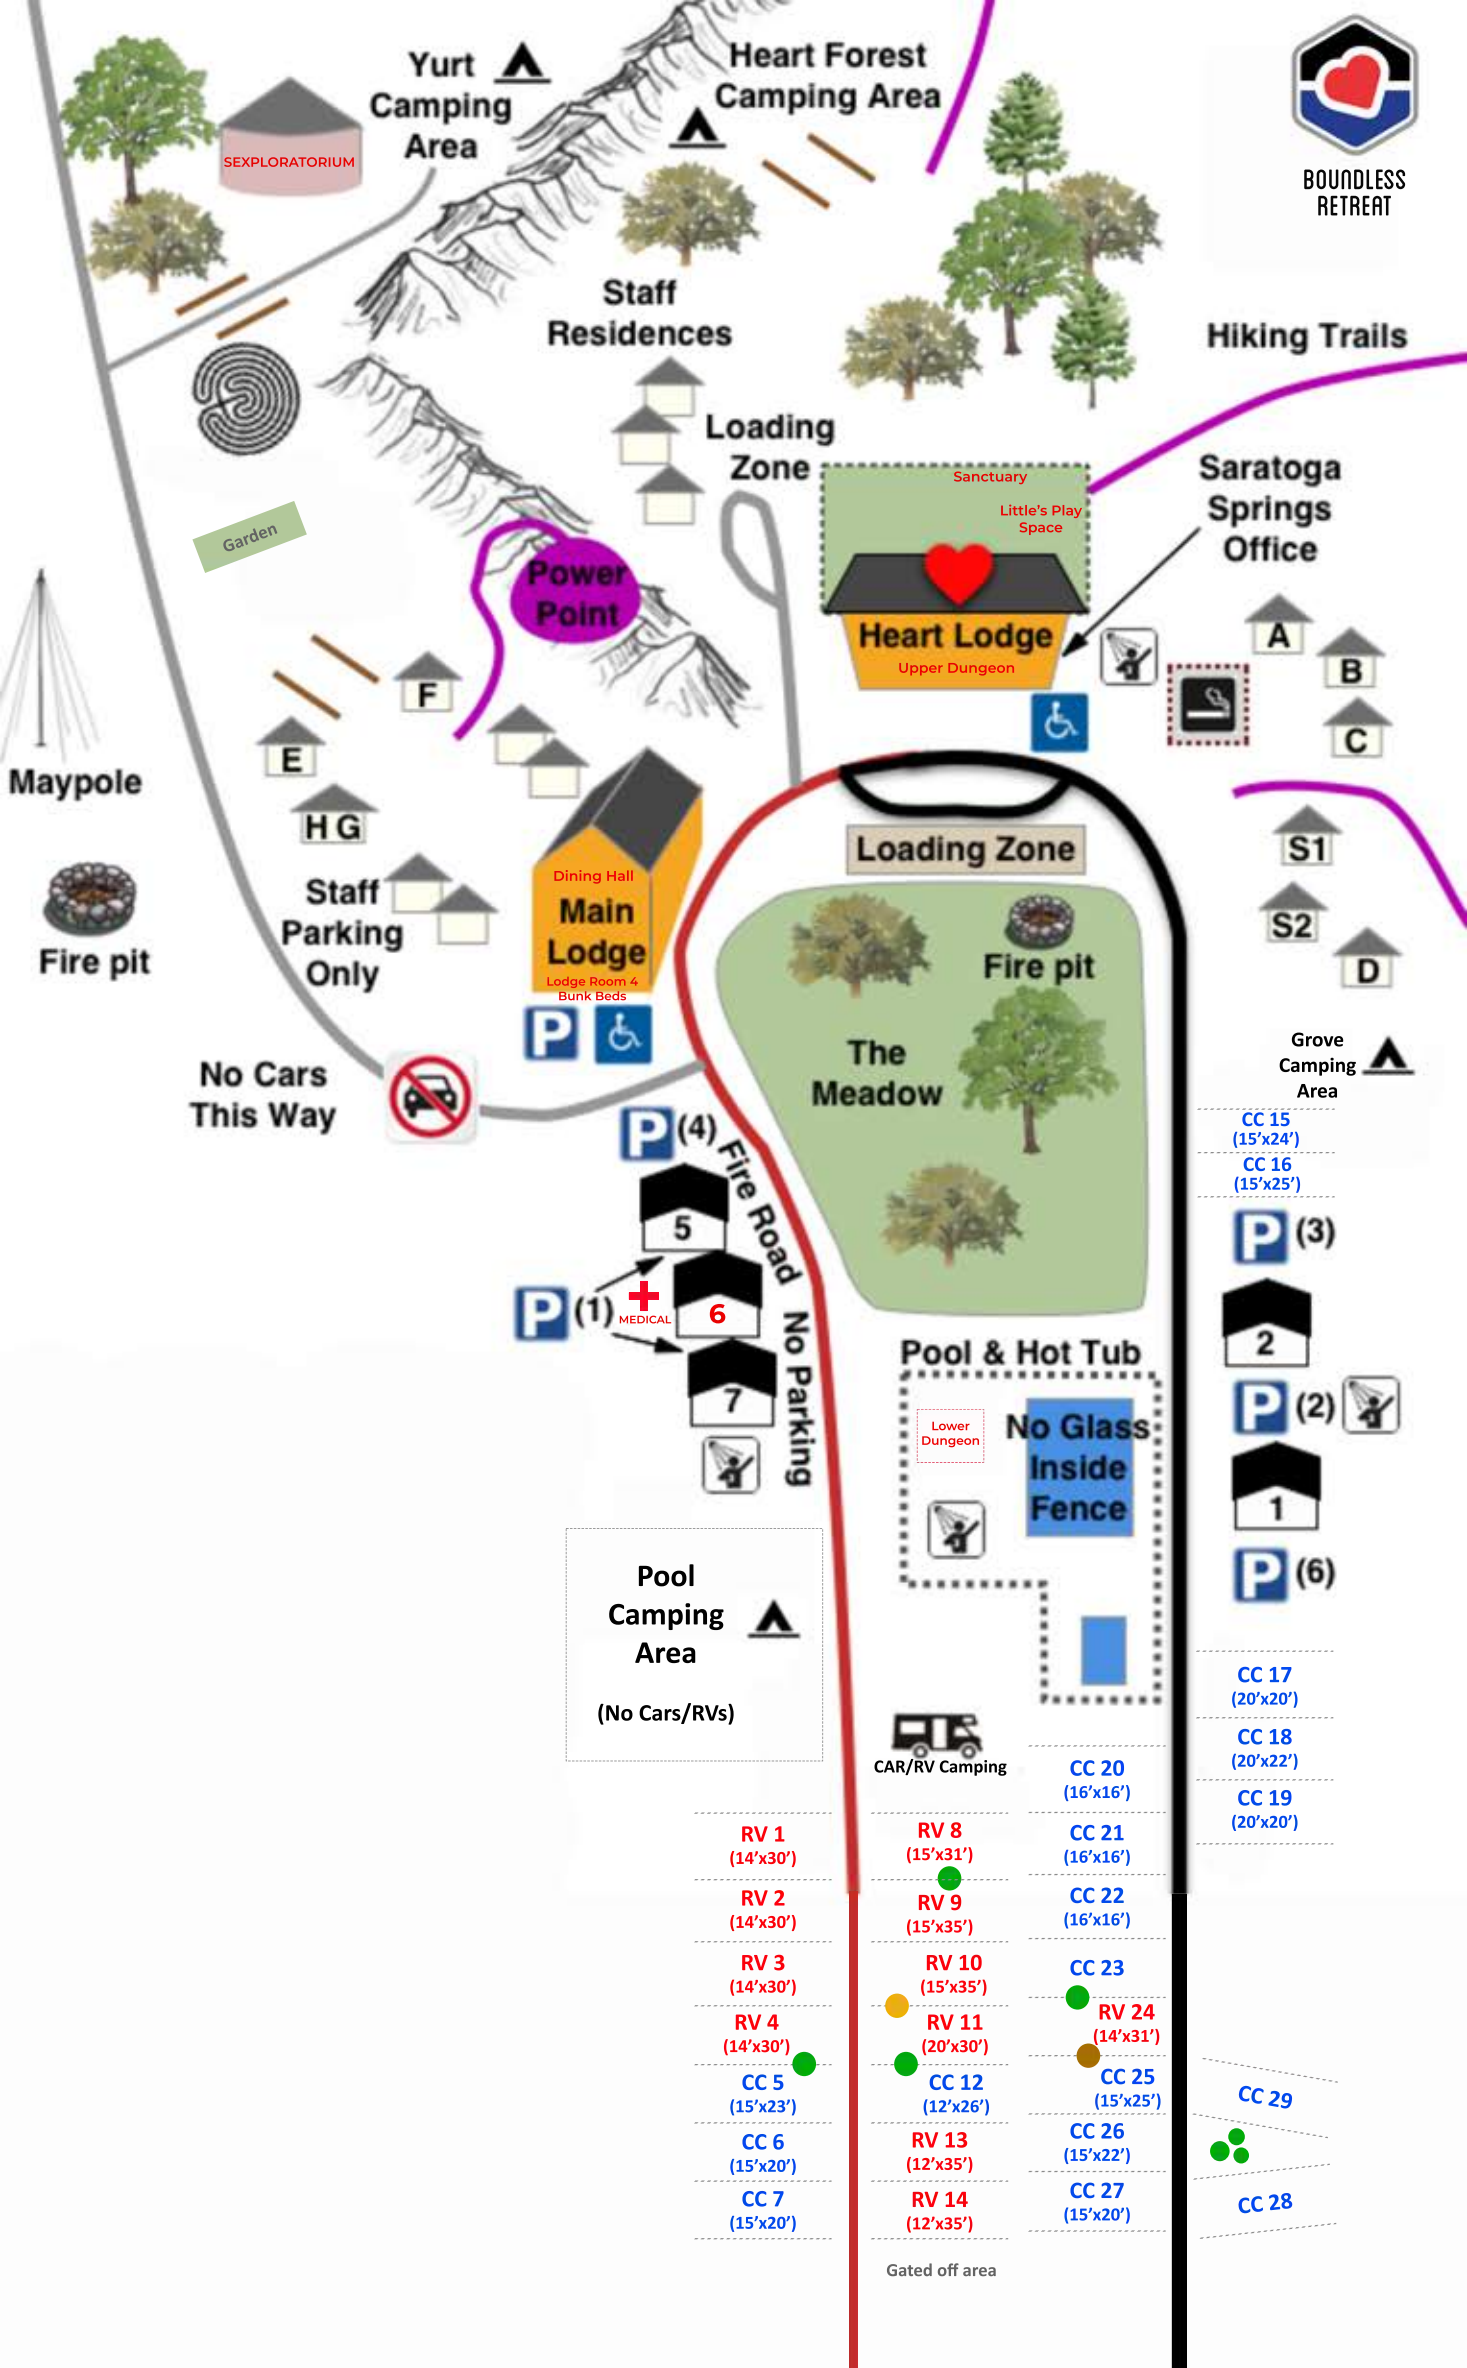

BOUNDLESS
RETREAT

SEXPLORATORIUM

Yurt
Camping
Area

Heart Forest
Camping Area

Staff
Residences

Loading
Zone

Hiking Trails

Garden

Power
Point

Sanctuary
Little's Play
Space

Saratoga
Springs
Office

Heart
Lodge
Upper Dungeon

A
B
C

Maypole

E
F
HG

Dining Hall
Main
Lodge
Lodge Room 4
Bunk Beds

Loading
Zone

S1
S2
D

Fire pit

Staff
Parking
Only

Fire pit

Grove
Camping
Area

No Cars
This Way

The
Meadow

RV 24
(14'x31')

RV 4
(14'x30')

RV 11
(20'x30')

CC 25
(15'x25')

CC 5
(15'x23')

CC 12
(12'x26')

CC 29

CC 6
(15'x20')